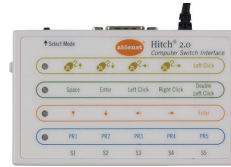

Switch Interfaces

Blue2™

10000033

- Connects with Bluetooth
- Sends keystrokes space, enter, 1, 3, ~1 and ~3
- Record up to 4 keystrokes of your choice for a switch

Hook+™

10000018

- Compatible with iOS Switch Control on iPad or iPhone
- Connect 1 to 4 switches
- Requires Lightning Connector

Switch Click™ USB

10034601

- Compatible with switch accessible software that uses keystrokes on macOS, Windows, and Chrome
- Requires USB A connection

Hitch® 2

10000021

- Compatible with switch accessible software that uses keystrokes on macOS, Windows, or Chrome
- Includes mode for mouse control with joystick or switches
- Connect 1 to 5 switches
- Requires USB A connection