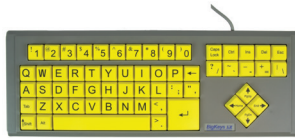

Keys-U-See® Ivory

10090102

- High-contrast lettering makes keys easier to read
- Standard size keys
- USB Type A connection

BigKeys™ LX Color

12000009

- Large 1-in keys are easier to see and activate for users with fine motor impairments
- Durable metal construction
- USB Type A connection

BigKeys™ LX Black

12000007

- Large 1-in keys are easier to see and activate for users with fine motor impairments
- Durable metal construction
- USB Type A connection

BigKeys™ LX White

12000011

- Large 1-in keys are easier to see and activate for users with fine motor impairments
- Durable metal construction
- USB Type A connection

BigKeys™ LX Yellow

12000012

- Large 1-in keys are easier to see and activate for users with fine motor impairments
- Durable metal construction
- USB Type A connection

VisionBoard™ 2 Yellow

12000024

- Large 1-in keys are easier to see and activate for users with fine motor impairments
- USB Type A connection